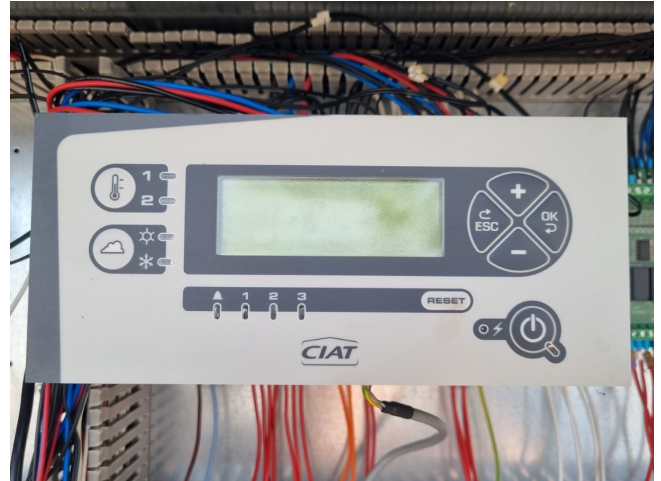

CIAT Connect2 control module

Specifications

Brand	CIAT
Type	Connect2 control module
Specification	Display and board
Remarks	220x100x200 mm (LxWxH)
Stock	1

Description

Used CIAT Connect2 control module

Used CIAT Connect2 control module with base board. Deinstalled from a CIAT LD 700V EVO chiller.